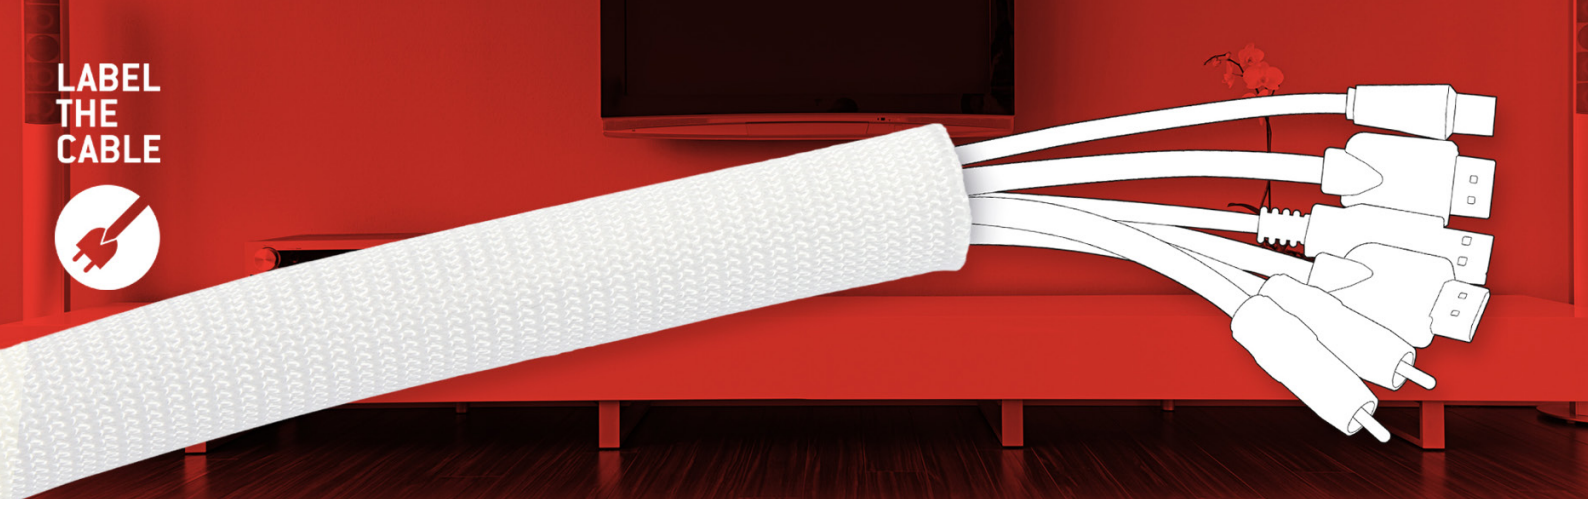

**LABEL
THE
CABLE**

LTC CABLE TUBE

WE THINK OUR AESTHETIC, CUSTOMISABLE CABLE TUBE IS A THING OF BEAUTY.

The flexible and self-sealing cable hose is ideal for bundling, routing and arranging cables.

SELF-SEALING

The cable hose easily wraps around the cables you want to bundle. No tools are required and devices are not clogged during the process.

SHORTEN TO ANY LENGTH

The robust fabric of the cable hose can be easily shortened to any desired length with scissors.

FLEXIBLE

The LTC CABLE TUBE is extremely flexible. It can also be easily installed in corners, curves and sharp angles, without wrinkling.

• *Other benefits* •

variable diameter

The diameter of the LTC CABLE TUBE automatically adjusts to the thickness of the cable strand.

The LTC CABLE TUBE effectively protects children or pets from accidents or mishaps.

dust & dirt resistant, washable

The hose offers optimal protection from dust and grease. It's dust-repellent and can be easily vacuumed or wiped clean with a cloth. When needed, it can be washed at up to 60 ° C.